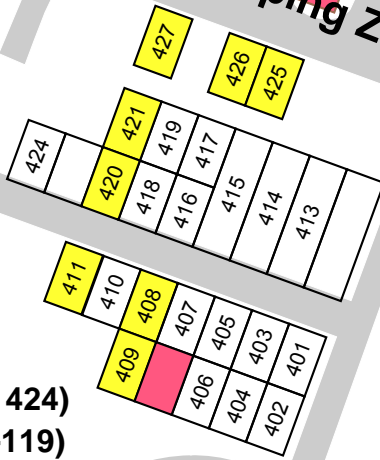

Fair 2021

- Dry
- Premium Dry
(110 plug only)
- Water & Electric
- Full Hookup

Dry Camping Zone

Fairview (sites 401- 424) South Park (sites 1-119)