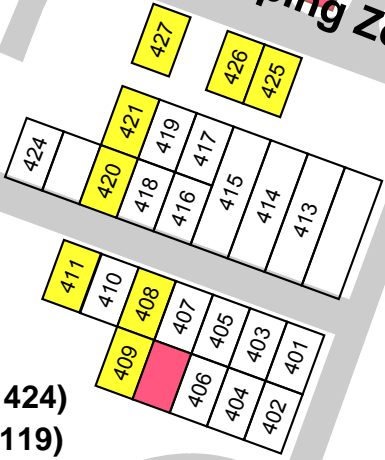

# Fair 2019

-  Dry
-  Premium Dry  
(110 plug only)
-  Water & Electric
-  Full Hookup

## Dry Camping Zone

## Fairview (sites 401- 424) South Park (sites 1-119)